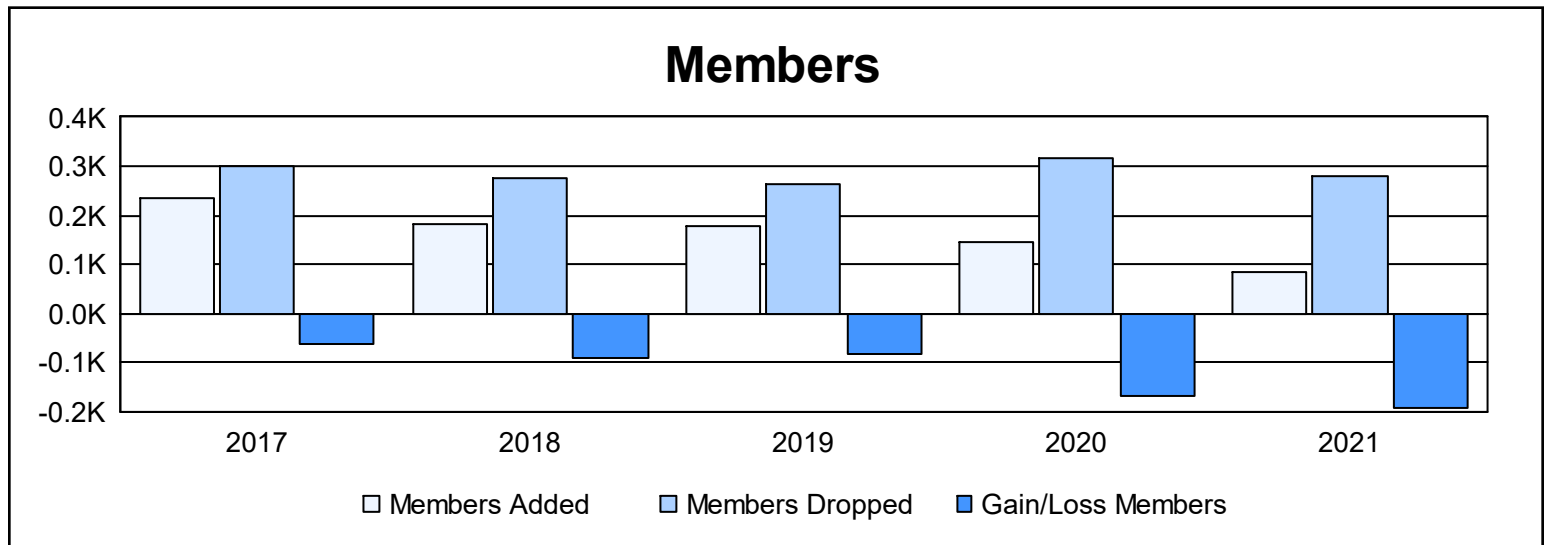

Year	New Clubs	Dropped Clubs	Gain/ Loss Clubs	New Members	Charter Members	Reinstate Members	Transfer Members	Total Member Added	Total Members Dropped	Gain/ Loss Members
2016-2017	0	1	-1	223	0	1	11	235	299	-64
2017-2018	0	2	-2	166	1	9	8	184	276	-92
2018-2019	0	1	-1	167	0	3	9	179	262	-83
2019-2020	0	3	-3	126	2	4	14	146	315	-169
2020-2021	0	4	-4	69	0	5	11	85	279	-194
<b>Average</b>	<b>0</b>	<b>2</b>	<b>-2</b>	<b>150</b>	<b>1</b>	<b>4</b>	<b>11</b>	<b>166</b>	<b>286</b>	<b>-120</b>

### Membership Composition June 2021 Cumulative