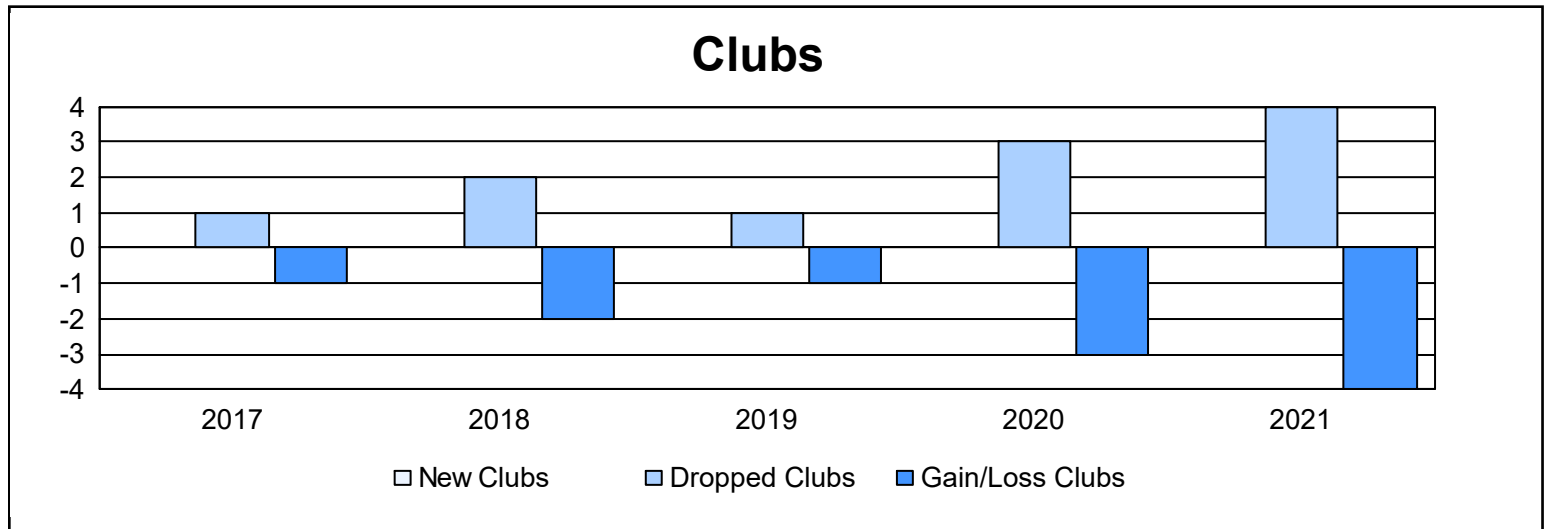

Year	New Clubs	Dropped Clubs	Gain/ Loss Clubs	New Members	Charter Members	Reinstate Members	Transfer Members	Total Member Added	Total Members Dropped	Gain/ Loss Members
2016-2017	0	1	-1	223	0	1	11	235	299	-64
2017-2018	0	2	-2	166	1	9	8	184	276	-92
2018-2019	0	1	-1	167	0	3	9	179	262	-83
2019-2020	0	3	-3	126	2	4	14	146	315	-169
2020-2021	0	4	-4	69	0	5	11	85	279	-194
<b>Average</b>	<b>0</b>	<b>2</b>	<b>-2</b>	<b>150</b>	<b>1</b>	<b>4</b>	<b>11</b>	<b>166</b>	<b>286</b>	<b>-120</b>

### Membership Composition June 2021 Cumulative