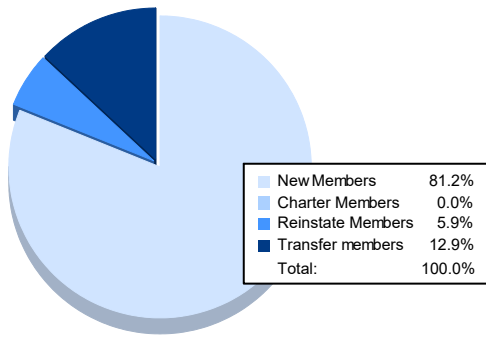

Year	New Clubs	Dropped Clubs	Gain/ Loss Clubs	New Members	Charter Members	Reinstate Members	Transfer Members	Total Member Added	Total Members Dropped	Gain/ Loss Members
2016-2017	0	1	-1	223	0	1	11	235	299	-64
2017-2018	0	2	-2	166	1	9	8	184	276	-92
2018-2019	0	1	-1	167	0	3	9	179	262	-83
2019-2020	0	3	-3	126	2	4	14	146	315	-169
2020-2021	0	4	-4	69	0	5	11	85	279	-194
<b>Average</b>	<b>0</b>	<b>2</b>	<b>-2</b>	<b>150</b>	<b>1</b>	<b>4</b>	<b>11</b>	<b>166</b>	<b>286</b>	<b>-120</b>

### Membership Composition June 2021 Cumulative